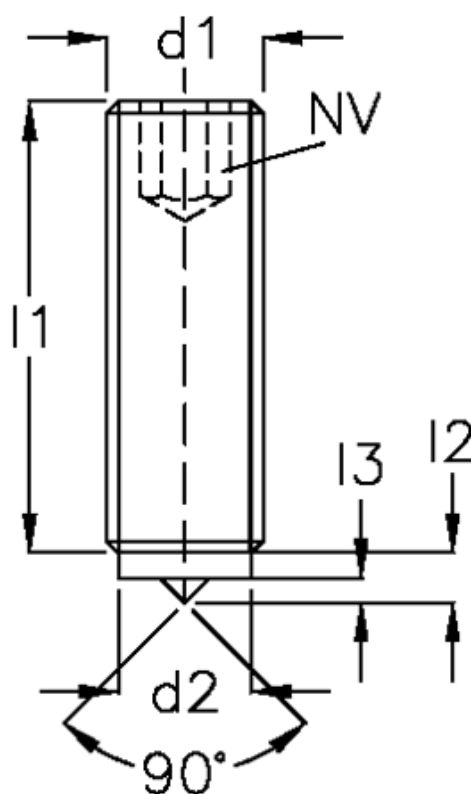

Article number: 20032659

Description: E+G Grub screw
GN 913.2-M10-25-B

Measures

$d1 = M10$

$d2 = 8$

$l1 = 25$

$l2 = 3.5$

$l3 = 1.5$

$NV = 5.0$